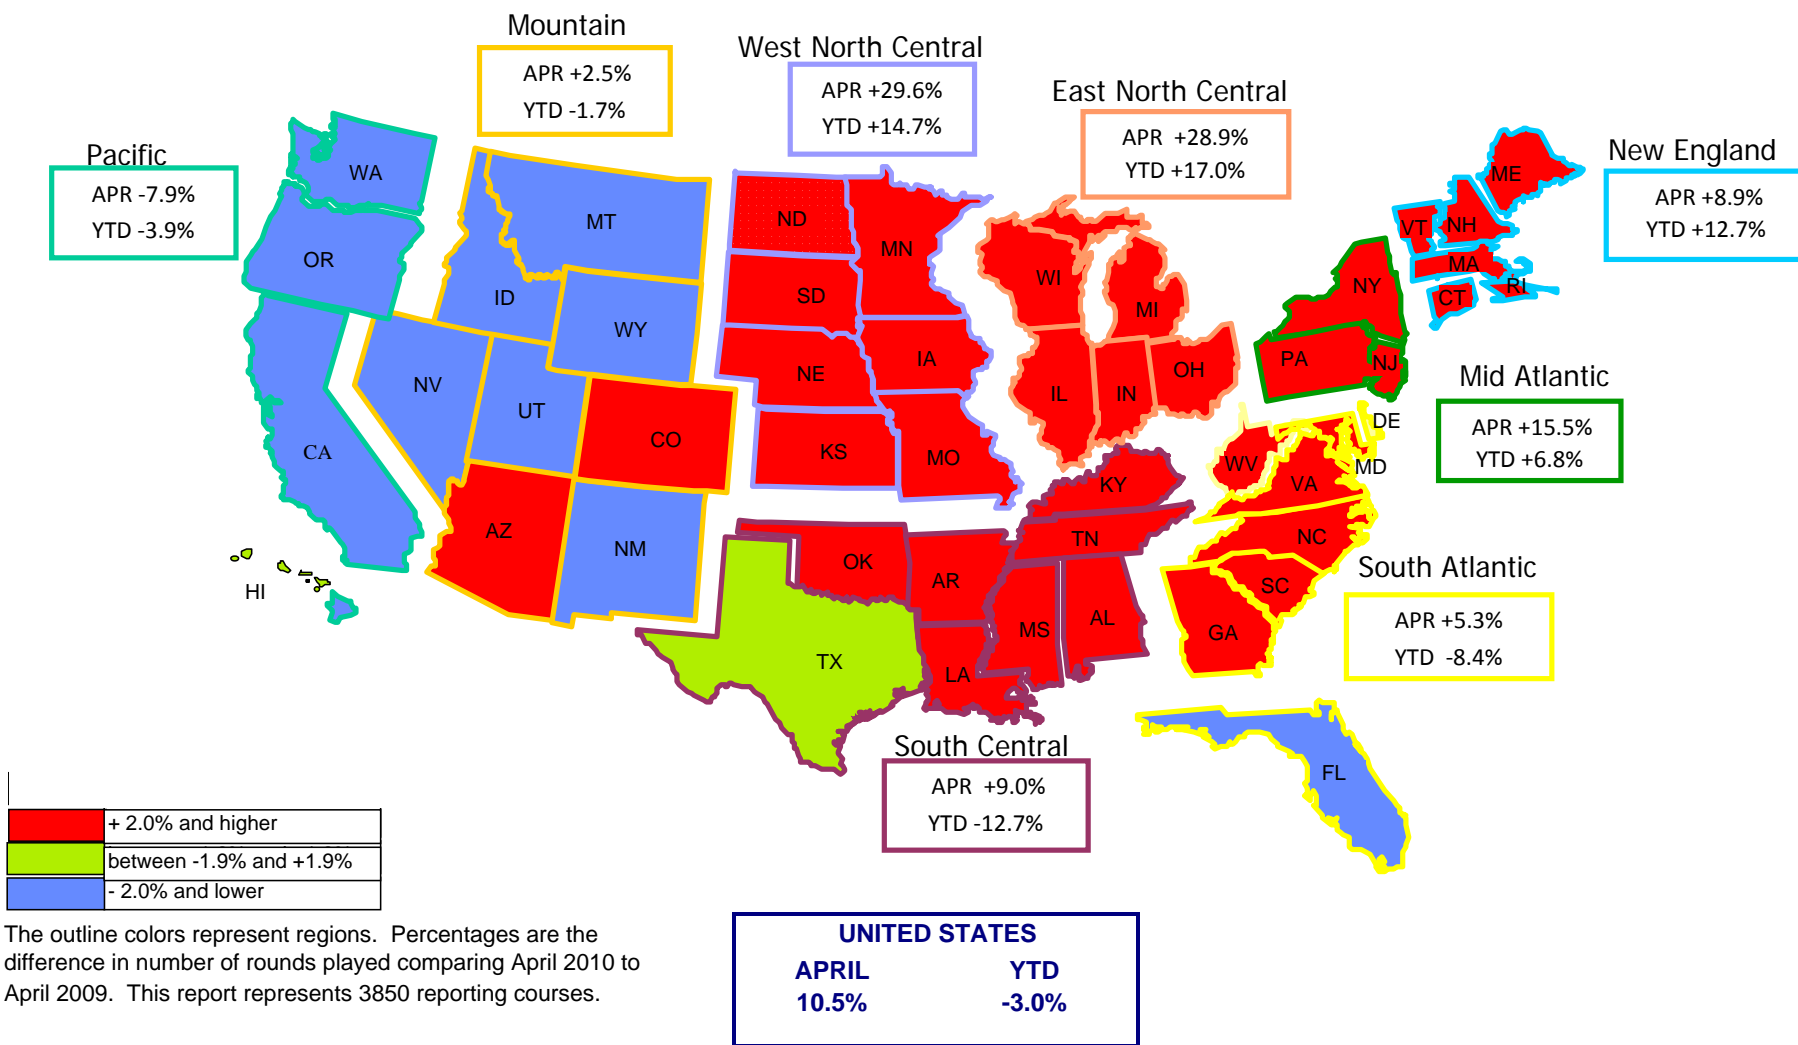

APRIL 2010 NATIONAL GOLF ROUNDS PLAYED REPORT

POWERED BY
Datatech

PGA PerformanceTrak in cooperation with NGCOA, the joint financial benchmarking initiative of the PGA of America and the National Golf Course Owners Association, supports the National Rounds Played Report by supplying data to be included in this report.